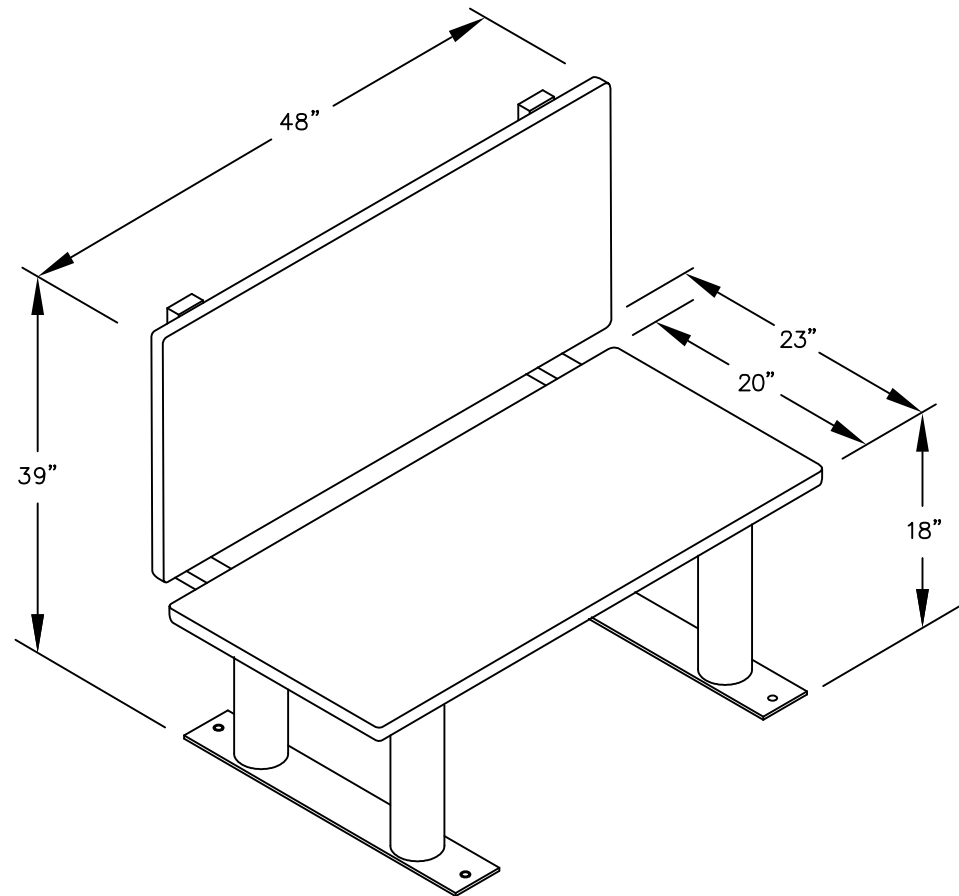

PEDESTAL
BOLT PATTERN

MODEL #77782-ADAB
48" WIDE WOOD ADA LOCKER BENCH
WITH BACK SUPPORT

48" W x 39" H x 23" D

MODEL #77782-ADAB

48" WIDE WOOD ADA LOCKER BENCH
WITH BACK SUPPORT

AVAILABLE FINISHES:
LIGHT OR DARK