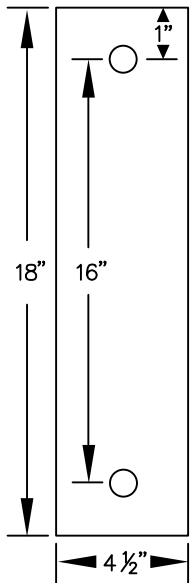

PEDESTAL
BOLT PATTERN

MODEL #77782-ADAB
48" WIDE WOOD ADA LOCKER BENCH
WITH BACK SUPPORT

48" W x 39" H x 23" D

MODEL #77782-ADAB

48" WIDE WOOD ADA LOCKER BENCH
WITH BACK SUPPORT

AVAILABLE FINISHES:
LIGHT OR DARK