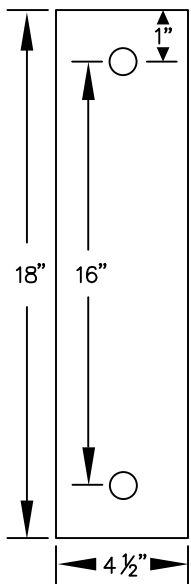

PEDESTAL
BOLT PATTERN

MODEL #77771-ADAB
42" WIDE ALUMINUM
ADA LOCKER BENCH
WITH BACK SUPPORT

42" W x 39" H x 23" D

MODEL #77771-ADAB

42" WIDE ALUMINUM ADA
LOCKER BENCH
WITH BACK SUPPORT

DRAWN: 3/2020

***Established in 1936, Salsbury Industries is the industry
leader in manufacturing and distributing quality lockers.***