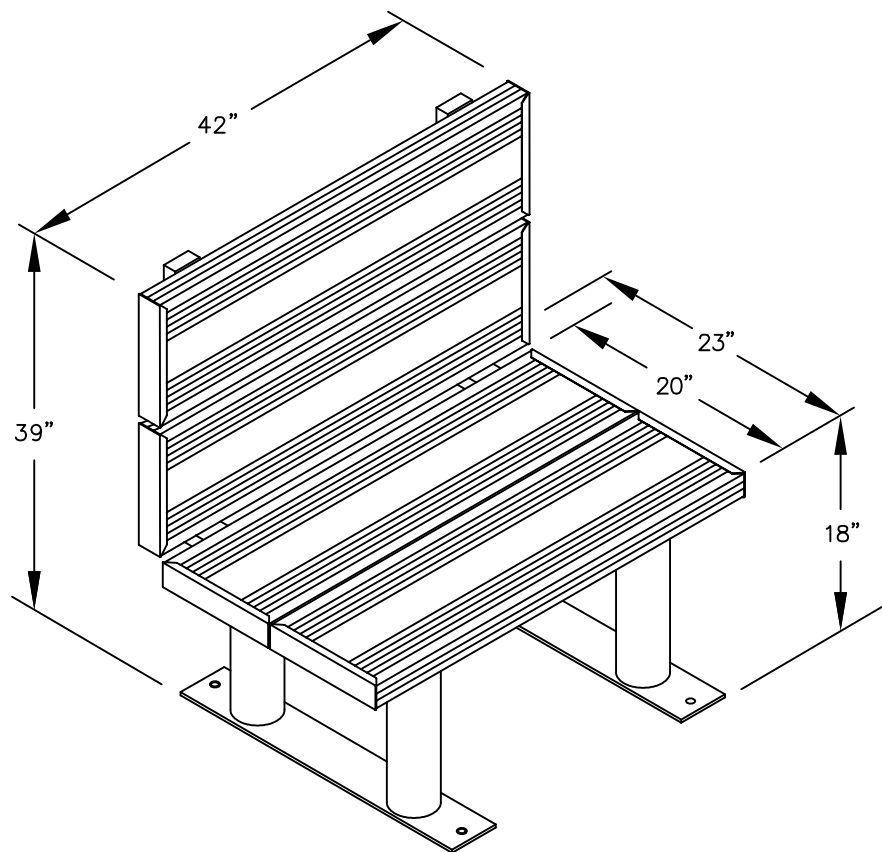

PEDESTAL
BOLT PATTERN

MODEL #77771-ADAB
42" WIDE ALUMINUM
ADA LOCKER BENCH
WITH BACK SUPPORT

42" W x 39" H x 23" D

MODEL #77771-ADAB

42" WIDE ALUMINUM ADA
LOCKER BENCH
WITH BACK SUPPORT

DRAWN: 3/2020

***Established in 1936, Salsbury Industries is the industry
leader in manufacturing and distributing quality lockers.***