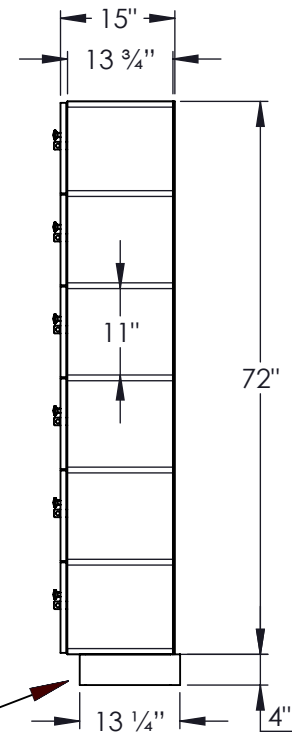

(NOTE: PREMIER LOCKER SHOWN WITHOUT SIDE PANEL OR SLOPING HOOD. PLEASE ORDER SEPERATELY.)

MODEL #46365
 12" WIDE SIX TIER BOX STYLE
 PREMIER WOOD LOCKER – 3 WIDE
 WITH STANDARD HASPS

(18) LOCKER COMPARTMENTS
 EACH COMPARTMENT:
 10-3/4" W x 11" H x 13-3/4" D

SIDE VIEW

(BASES ARE MADE OF INDUSTRIAL GRADE PARTICLEBOARD AND ARE COVERED IN A DURABLE BLACK LAMINATE. PLEASE SET BASE TO ALLOW 5/8" BETWEEN THE BACK OF THE LOCKER AND THE WALL FOR AIR VENTILATION.)

MODEL #46365

12" WIDE SIX TIER BOX STYLE
 PREMIER WOOD LOCKER
 WITH STANDARD HASPS
 SIX FEET HIGH (ADD 4" FOR BASE)

AVAILABLE FINISHES: ARCTIC WHITE, WINTER FOG,
 CARBON MESH, SILVER TEAK, RED OAK, SKYLINE WALNUT

DRAWN: 4/2024