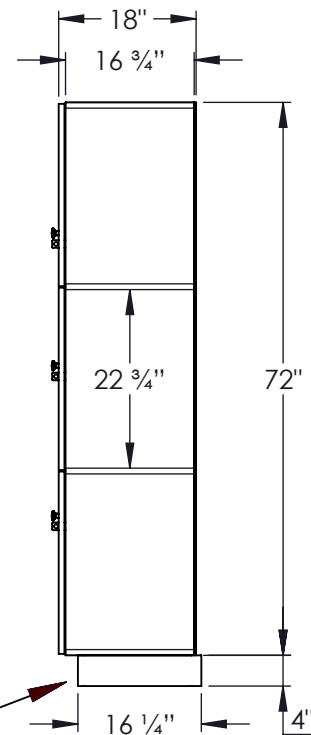

(NOTE: PREMIER LOCKER SHOWN WITHOUT SIDE PANEL OR SLOPING HOOD. PLEASE ORDER SEPERATELY.)

MODEL #43168
 12" WIDE TRIPLE TIER
 PREMIER WOOD LOCKER – 1 WIDE
 WITH STANDARD HASPS

(3) LOCKER COMPARTMENTS
 EACH COMPARTMENT:
 10-3/4" W x 22-3/4" H x 16-3/4" D

SIDE VIEW

(BASES ARE MADE OF INDUSTRIAL GRADE PARTICLEBOARD AND ARE COVERED IN A DURABLE BLACK LAMINATE. PLEASE SET BASE TO ALLOW 5/8" BETWEEN THE BACK OF THE LOCKER AND THE WALL FOR AIR VENTILATION.)

MODEL #43168

12" WIDE TRIPLE TIER
 PREMIER WOOD LOCKER
 WITH STANDARD HASPS
 SIX FEET HIGH (ADD 4" FOR BASE)

AVAILABLE FINISHES: ARCTIC WHITE, WINTER FOG,
 CARBON MESH, SILVER TEAK, RED OAK, SKYLINE WALNUT

DRAWN: 4/2024