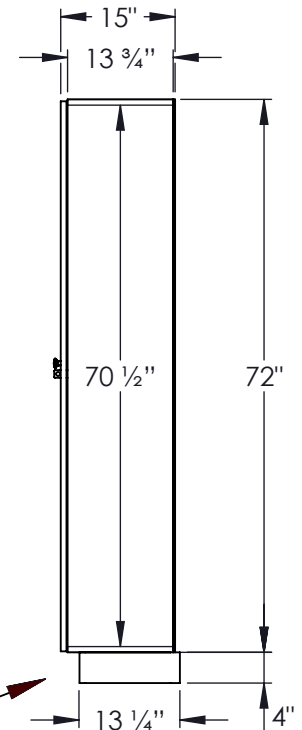

(NOTE: PREMIER LOCKER SHOWN WITHOUT SIDE PANEL OR SLOPING HOOD. PLEASE ORDER SEPERATELY.)

MODEL #41365
 12" WIDE SINGLE TIER
 PREMIER WOOD LOCKER – 3 WIDE
 WITH STANDARD HASPS

(3) LOCKER COMPARTMENTS
 EACH COMPARTMENT:
 10-3/4" W x 70-1/2" H x 13-3/4" D

SIDE VIEW

(BASES ARE MADE OF INDUSTRIAL GRADE PARTICLEBOARD AND ARE COVERED IN A DURABLE BLACK LAMINATE. PLEASE SET BASE TO ALLOW 5/8" BETWEEN THE BACK OF THE LOCKER AND THE WALL FOR AIR VENTILATION.)

MODEL #41365

12" WIDE SINGLE TIER
 PREMIER WOOD LOCKER
 WITH STANDARD HASPS
 SIX FEET HIGH (ADD 4" FOR BASE)

AVAILABLE FINISHES: ARCTIC WHITE, WINTER FOG,
 CARBON MESH, SILVER TEAK, RED OAK, SKYLINE WALNUT

DRAWN: 4/2024