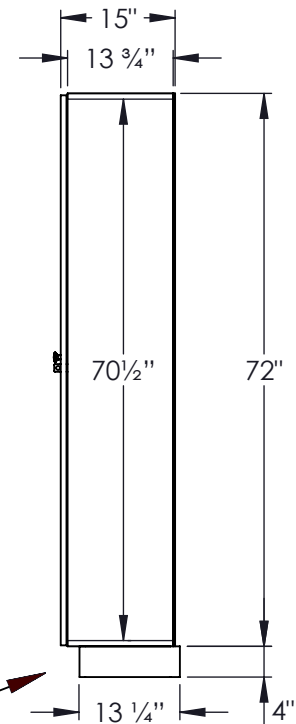

(NOTE: PREMIER LOCKER SHOWN WITHOUT SIDE PANEL OR SLOPING HOOD. PLEASE ORDER SEPERATELY.)

MODEL #41165
 12" WIDE SINGLE TIER
 PREMIER WOOD LOCKER – 1 WIDE
 WITH STANDARD HASPS

(1) LOCKER COMPARTMENTS
 EACH COMPARTMENT:
 10-3/4" W x 70-1/2" H x 13-3/4" D

SIDE VIEW

(BASES ARE MADE OF INDUSTRIAL GRADE PARTICLEBOARD AND ARE COVERED IN A DURABLE BLACK LAMINATE. PLEASE SET BASE TO ALLOW 5/8" BETWEEN THE BACK OF THE LOCKER AND THE WALL FOR AIR VENTILATION.)

MODEL #41165

12" WIDE SINGLE TIER
 PREMIER WOOD LOCKER
 WITH STANDARD HASPS
 SIX FEET HIGH (ADD 4" FOR BASE)

AVAILABLE FINISHES: ARCTIC WHITE, WINTER FOG,
 CARBON MESH, SILVER TEAK, RED OAK, SKYLINE WALNUT

DRAWN: 4/2024