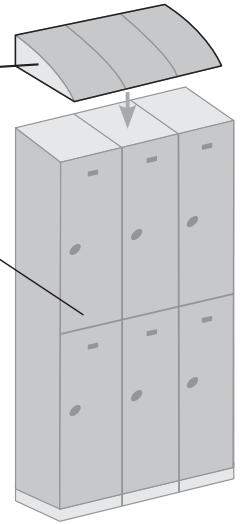

12" Wide Plastic Lockers Double Tier & Triple Tier

12" WIDE PLASTIC LOCKERS DOUBLE TIER AND TRIPLE TIER

Constructed of high grade ABS plastic, Salsbury 92000 and 93000 series water resistant plastic lockers are ideal for pool areas, gyms, restaurants and other high humidity environments. Available in double tier and triple tier configurations, plastic lockers are 73" high (adjustable legs can increase height to 74") and 18" deep and are available as unassembled or assembled units. 12" wide plastic lockers feature a gray, tan or blue door finish and a dark gray body and compartment finish providing an attractive two-tone appearance. One wide lockers are 12-3/4" wide and three (3) wide lockers are 38-1/4" wide. All locker doors include stainless steel hinges and a stainless steel hasp – padlocks (#99920 for combination and #99925 for key) are available as an option upon request. Dark gray plastic sloping hoods (#99951 for one wide lockers and #99953 for three (3) wide lockers), dark gray compartment shelves (#99998) and custom engraved name / number plates (#99960) are also available as options upon request - see plastic locker options and locks on page 75.

Ideal for high humidity environments

PLASTIC LOCKER OPTIONS

SLOPING HOOD

COMPARTMENT SHELF
(Interior shelf not shown)

Note: Optional sloping hoods and compartment shelves are sold separately.

Each **double tier** compartment is 11" W x 35" H x 16" D and includes a coat rod and grooves that can accommodate up to six (6) optional compartment shelves.

Each **triple tier** compartment is 11" W x 23" H x 16" D and includes grooves that can accommodate up to three (3) optional compartment shelves.

(Double Tier Displayed)

Note: **Actual locker width is 12-3/4"** - dimension used in title is for reference only.